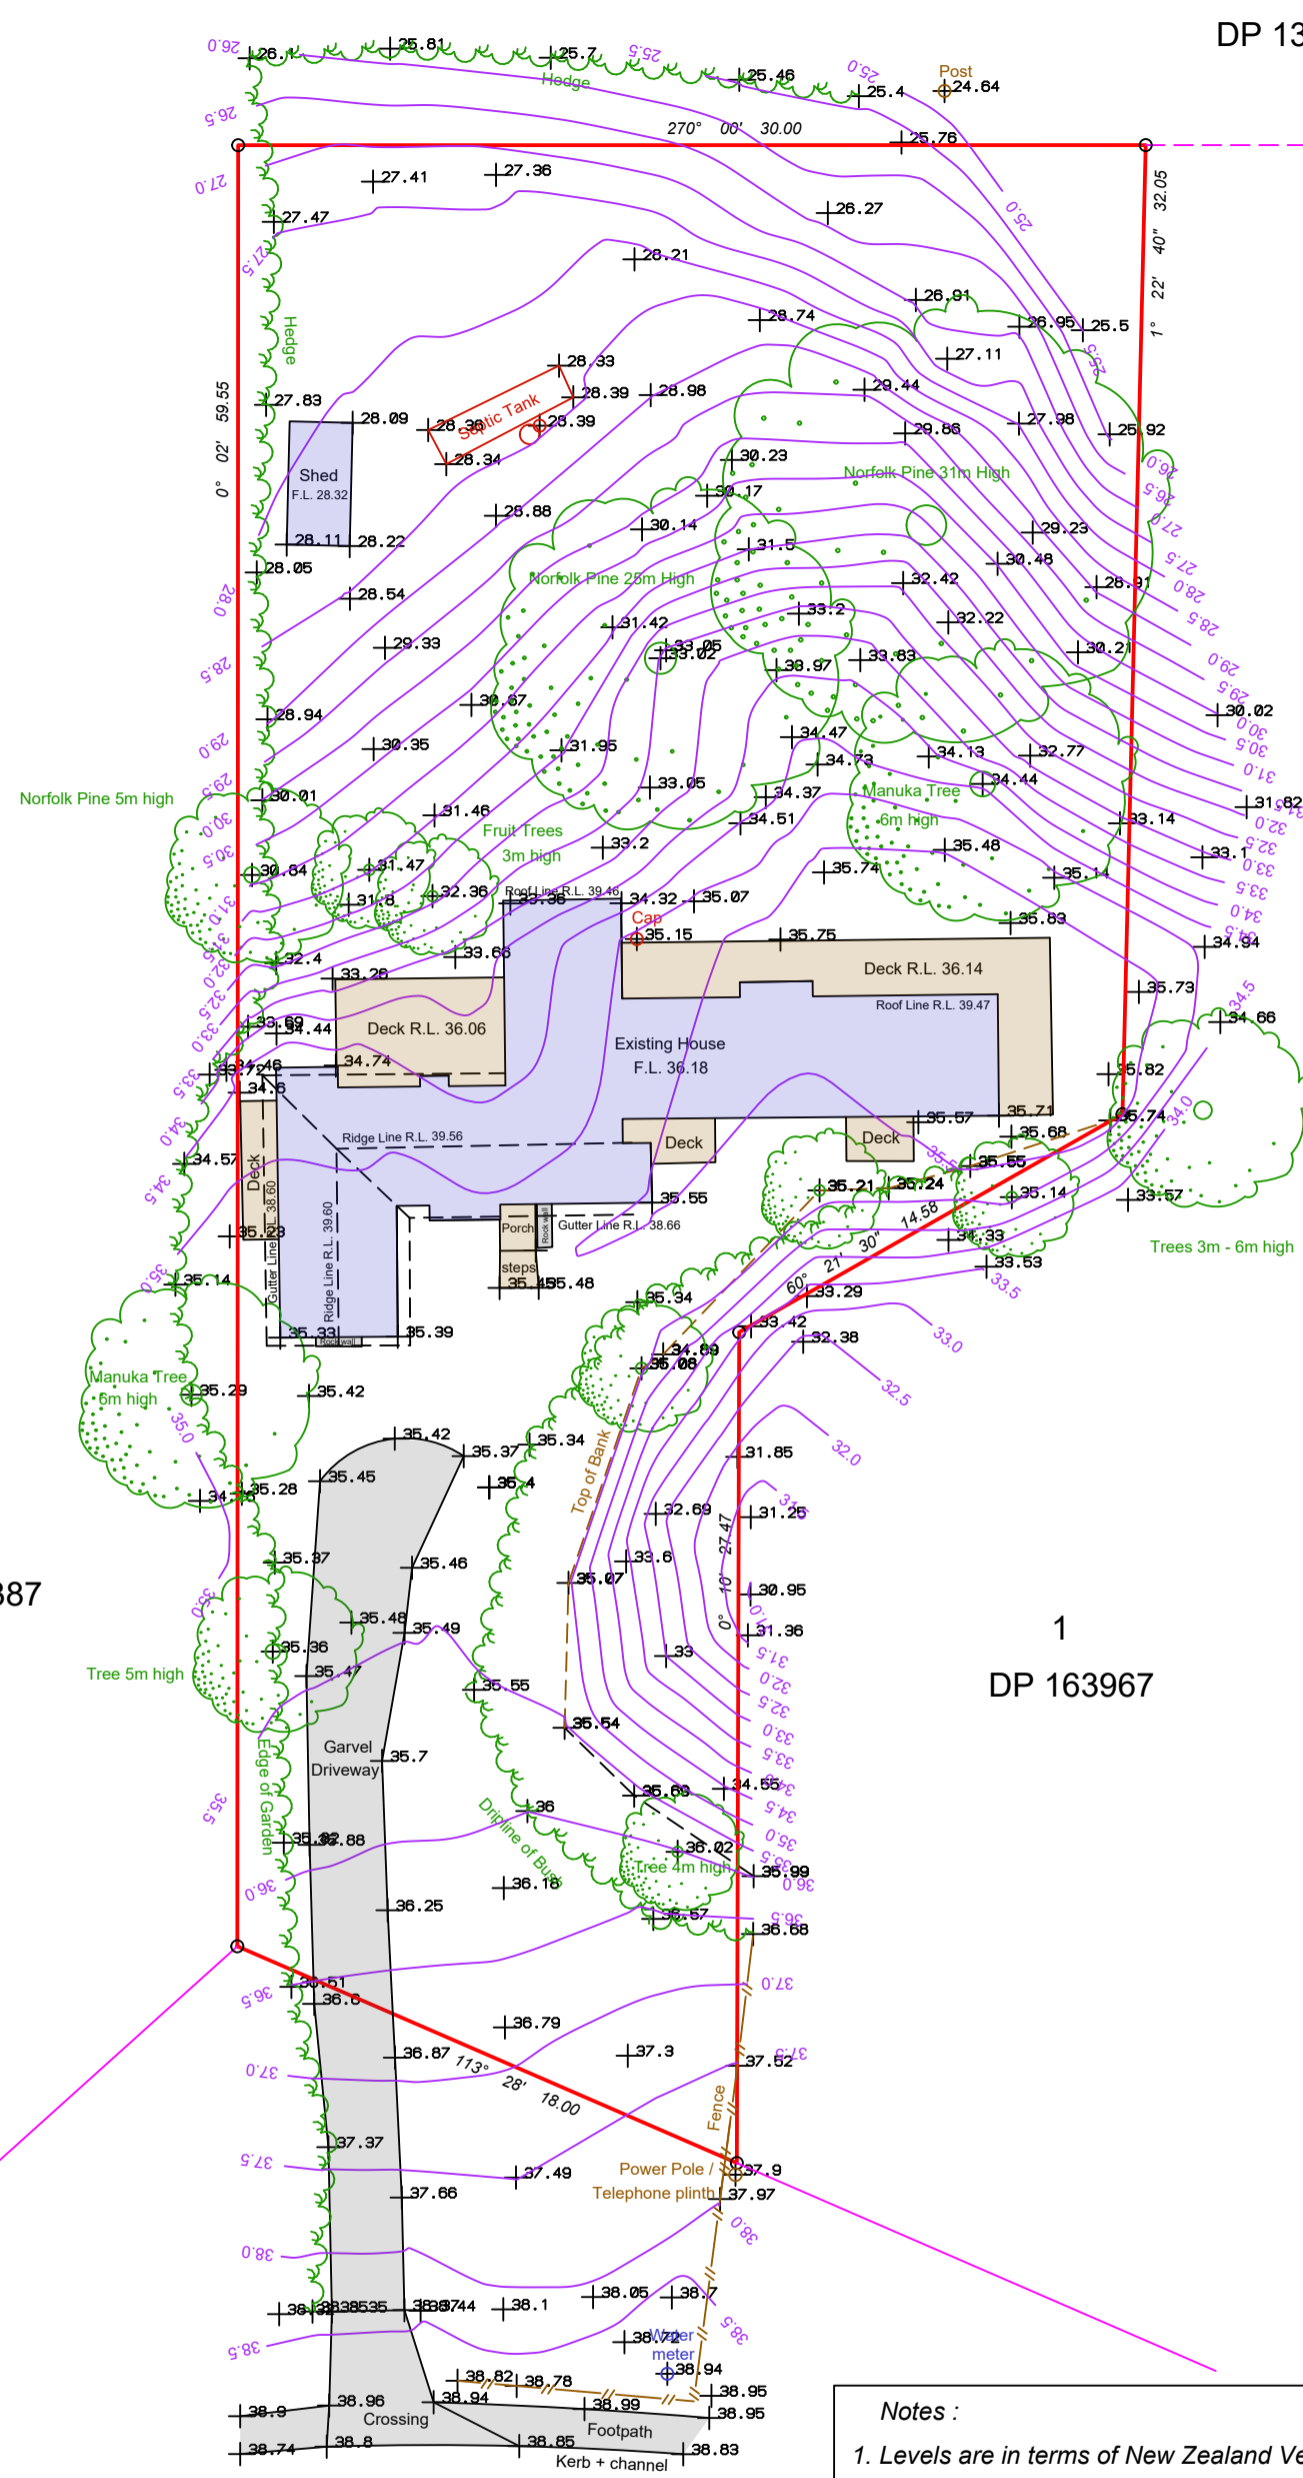

1
DP 193387

1
DP 163967

LEGAL DESCRIPTION
LOT 1 DP 95488
C.T. NA51C/550
AREA : 1509m²

MOTUTARA ROAD

Notes :
1. Levels are in terms of New Zealand Vertical Datum 2016
Adjust + 0.30 to Auckland Vertical Datum 1946
Datum : OIT | DP 95488 R.L. 36.20
2. Co-ordinates are in terms of Mount Eden Circuit 2000
Datum : OIT | DP 95488 Co-ordinates : 806068.643mN 370524.470mE

TOPOGRAPHICAL SURVEY OF 323 MOTUTARA ROAD, MURIWAI BEACH

Surveyed by : Dean Heazlewood Registered Surveyor Date : April 2021 Scale : 1:250@A3 Ref : 5380

Mobile : 0211513084 E-mail : dean.heazlewood@gmail.com Web : heazlewoodsurveyors.co.nz